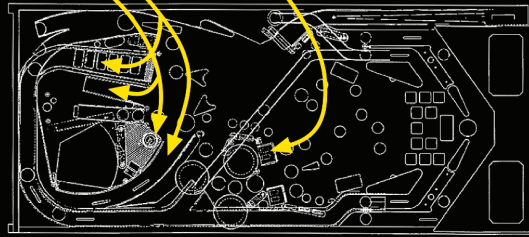

Jurassic Park

755-5043-00

TRI-BALL- Collect all dinosaurs to light T-REX or multiple Raptor pit shot for Tri-Ball action.

DUAL JACKPOTS- Collect both Jackpots to light CHAOS.
CHAOS- Complete CHAOS letter to double CHAOS letter value. CHAOS lights T-REX for 50 million. Scoring T-REX lights dual SUPER JACKPOTS for 100 million times balls still in play.

COMPUTER ROOM- Shoot the center scoop for Computer Room features. Complete all 11 features for System Failure. System failure scores 1 million points a switch for 45 seconds. The Power Shed relights the computer room.

HINT-SMART MISSILE- Press the button on top the laser gun to launch the Smart Missile. The Smart Missile will score all flashing features when used. **IMPORTANT:** Only one Smart Missile per game.